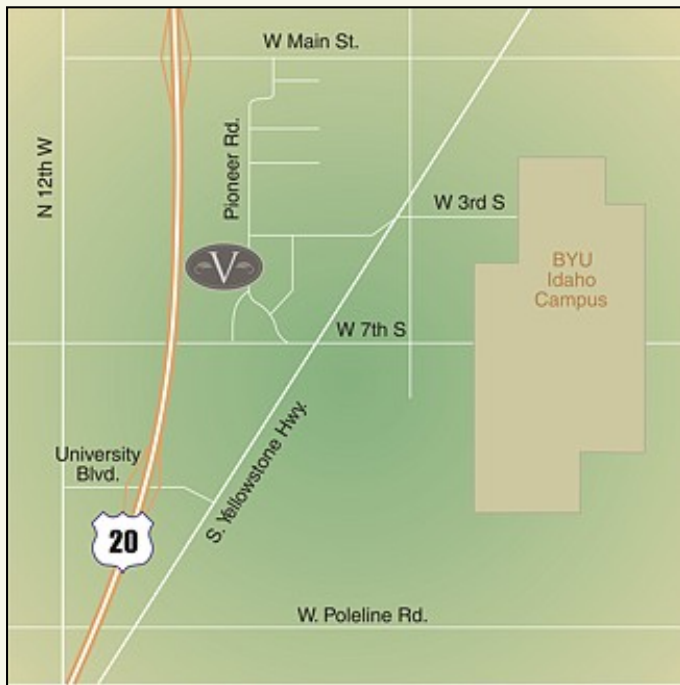

### Driving Directions

#### From North

Take second Rexburg Exit (Hwy 33) Left on Hwy 33 under the overpass (West Main). Right on Pioneer Rd. Proceed approximately 1 mile. The Village is on the right hand side. 490 Pioneer Road.

#### From BYU Campus

Drive west on 7th St. and follow northwest as it turns into Pioneer Rd. The Village is on the left hand side. 490 Pioneer Road.

#### The Village

490 Pioneer Road, Rexburg, Idaho 83440, 208.524.4760