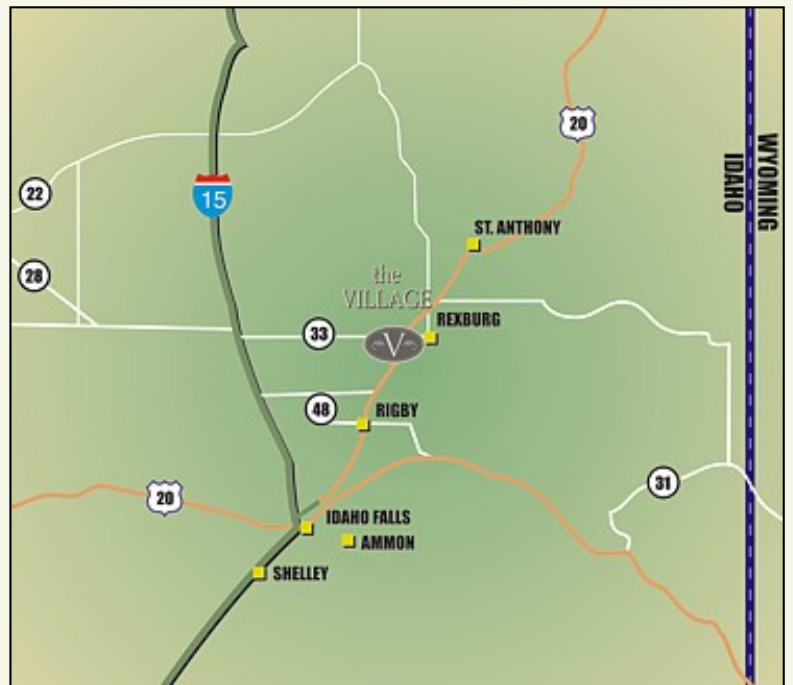

### Driving Directions

#### From North

Take second Rexburg Exit (Hwy 33) Left on Hwy 33 under the overpass (West Main). Right on Pioneer Rd. Proceed approximately 1 mile. The Village is on the right hand side. 490 Pioneer Road.

#### From South

Take first Rexburg Exit, turn right to the light. Turn left on Yellowstone Hwy. and continue to the first light. Turn left onto Pioneer Road. Proceed approximately 1/4 mile to 490 Pioneer Road.

#### From BYU Campus

Drive west on 7th St. and follow northwest as it turns into Pioneer Rd. The Village is on the left hand side. 490 Pioneer Road.