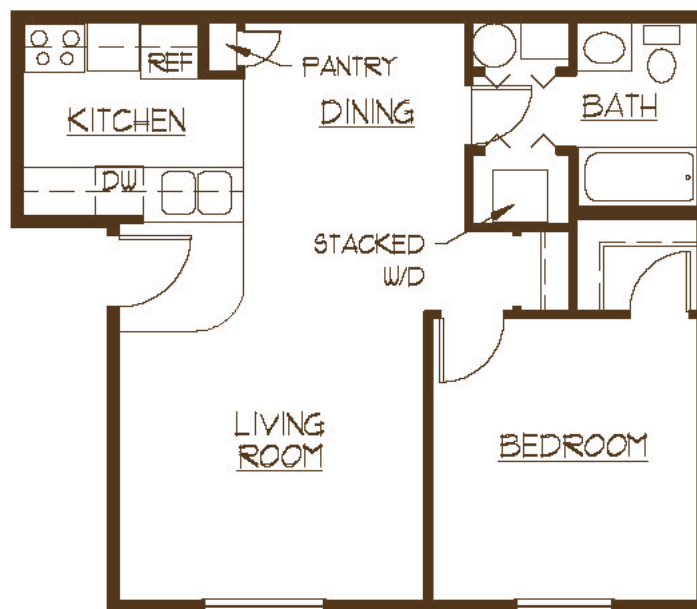

Come Home to
The Village

The Knightsbridge

**One Bedroom, One Bath
back-to-back
661 sq.ft.**

490 Pioneer Road, Rexburg, ID 83440

208.356.7786

www.thevillage-rexburg.com