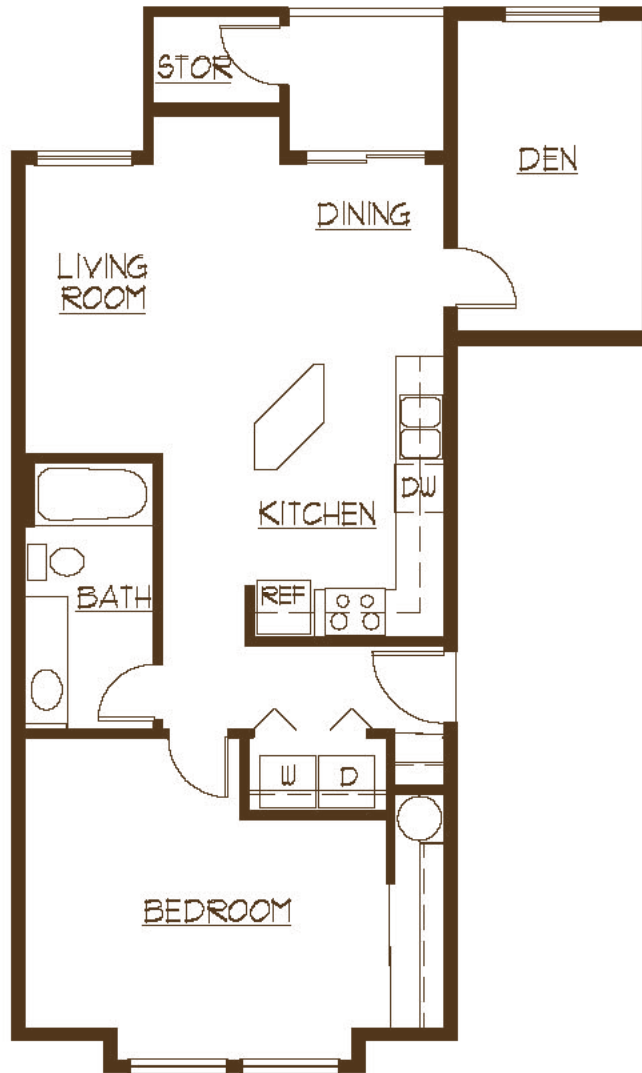

Come Home to
The Village

The Cambridge

One Bedroom, One Bath,
Plus Den, garden style
889 sq.ft.

490 Pioneer Road, Rexburg, ID 83440

208.356.7786

www.thevillage-rexburg.com